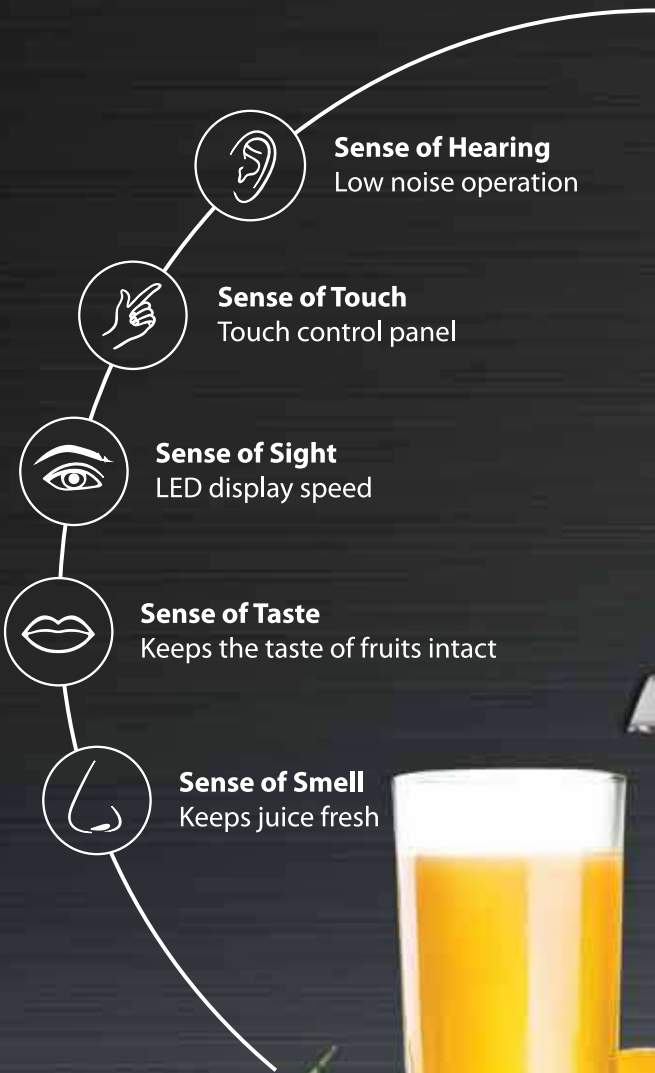

A juicer with a heightened sense of nutrition.

Presenting Havells NutriSense, a cold press slow juicer that delights your senses by keeping the nutrients and fibre of fruits intact.

Introducing Havells
**Nutri
sense**