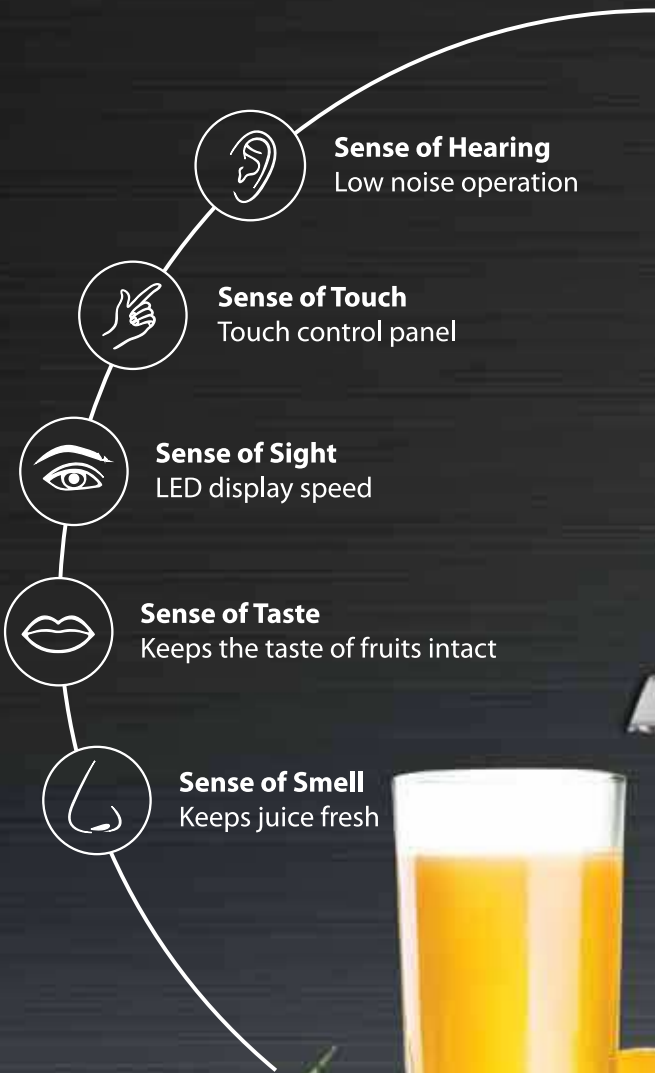

Model Name	Master Pack	Item Code	HSN CODE	LP ₹
 new ESTELO 1.5L Tea Maker, 2000W	6	GHBCMAPE200	8516	3570/-
 CRYSTAL TEA- COFFEE TEA MAKER 6 Cup, 600W	6	GHBKTAHK060	8516	2620/-

CLIMATE CONTROL

HEATER

Model Name	Master Pack	Item Code	HSN CODE	LP ₹
 OFR 13 FINS WITH FAN 2900W Black	1	GHROFAFK290	8516	13495/-
 OFR 11 FINS WITH FAN 2900W Black	1	GHROFADK290	8516	11995/-
 OFR 9 FINS WITH FAN 2500W Black	1	GHROFAEK240	8516	10995/-

A juicer with a heightened sense of nutrition.

Presenting Havells NutriSense, a cold press slow juicer that delights your senses by keeping the nutrients and fibre of fruits intact.

Introducing Havells
**Nutri
sense**