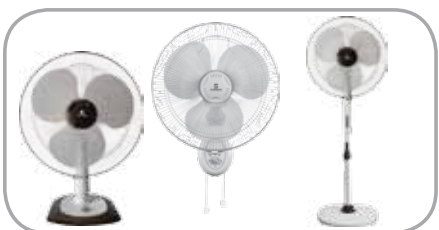

CEILING FAN RANGE (without Regulator)

SAILOR CEILING

Model / Discription	Sweep (mm)	Colour / Specification	LP ₹
Sailor	1400	Brown, White, Bianco & Sky	2,480/-
	1200/1050/900/600		2,330/-
	1200	Matte black	2,415/-
	1200	Leather bronze	2,600/-

ZINGER CEILING

Model / Discription	Sweep (mm)	Colour / Specification	LP ₹
Zinger	1400	White, Bianco, Brown	2,360/-
	900/1050/1200	White, Bianco, Brown	2,210/-

TPW RANGE

SUPER 5 LEAF - BEST AIR DELIVERY

Model / Discription	Sweep (mm)	Specification	LP ₹
ST 01	400	Thermal Overload Protected Motor	2,270/-
SP 16	400		3,210/-
SW 01	400		2,700/-
SW 12	300		2,565/-

SUPER HIGH SPEED PORTABLE

Model / Discription	Sweep (mm)	Colour / Specification	LP ₹
SW-18	450	Maroon	4,020/-
SP-18	450		4,765/-

ALFA TPW

Model / Discription	Sweep (mm)	Specification	LP ₹
Table Fan	400	Thermal Overload Protected Motor	2,230/-
Pedestal Fan	400		3,085/-
Wall Fan	400		2,440/-
Wall Fan	300		2,310/-