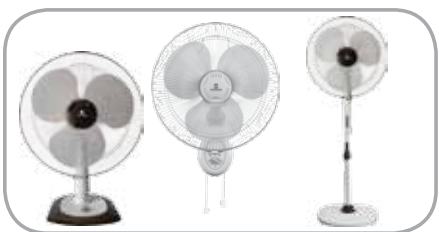

AER CEILING

Model / Discription	Sweep (mm)	Colour / Specification	LP ₹
Aer	1200	Sky, White, Bianco & Brown	2,335/-

ENERGY SAVER - Range of 5 STAR

Model / Discription	Sweep (mm)	Colour / Specification	LP ₹
Stellar 50 Energy Saver	1200	Silver - blue, Pearl brown - bronze	2,890/-
Zinger 50	1200	Brown, White & Bianco & Sky	2,345/-
SS 50	1200	Brown, White & Bianco	2,440/-

CEILING FAN RANGE (without Regulator)

SAILOR CEILING

Model / Discription	Sweep (mm)	Colour / Specification	LP ₹
Sailor	1400	Brown, White, Bianco & Sky	2,480/-
	1200/1050/900/600		2,330/-
	1200	Matte black	2,415/-
	1200	Leather bronze	2,600/-

ZINGER CEILING

Model / Discription	Sweep (mm)	Colour / Specification	LP ₹
Zinger	1400	White, Bianco, Brown	2,360/-
	900/1050/1200	White, Bianco, Brown	2,210/-

TPW RANGE

SUPER 5 LEAF - BEST AIR DELIVERY

Model / Discription	Sweep (mm)	Specification	LP ₹
ST 01	400	Thermal Overload Protected Motor	2,270/-
SP 16	400		3,210/-
SW 01	400		2,700/-
SW 12	300		2,565/-

SUPER HIGH SPEED PORTABLE

Model / Discription	Sweep (mm)	Colour / Specification	LP ₹
SW-18	450	Maroon	4,020/-
SP-18	450		4,765/-

ALFA TPW

Model / Discription	Sweep (mm)	Specification	LP ₹
Table Fan	400	Thermal Overload Protected Motor	2,230/-
Pedestal Fan	400		3,085/-
Wall Fan	400		2,440/-
Wall Fan	300		2,310/-